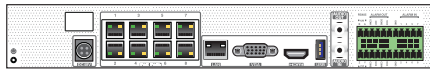

AVAILABLE HDD OPTIONS

- 1TB HDD: AVR-HN808P8-1T
- 2TB HDD: AVR-HN808P8-2T
- 3TB HDD: AVR-HN808P8-3T
- 4TB HDD: AVR-HN808P8-4T
- 6TB HDD: AVR-HN808P8-6T
- 8TB HDD: AVR-HN808P8-8T
- 12TB HDD: AVR-HN808P8-12T